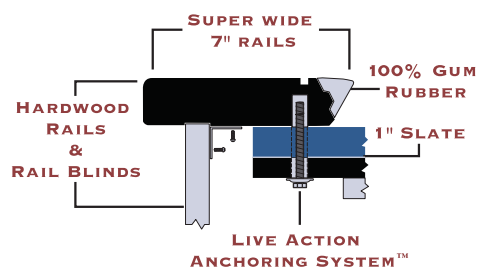

PLAYS GREAT...

With the exclusive **Bassford ProForm™** playing surface, you can be confident your pool table will always perform flawlessly. Whether or not you make the shot is entirely up to you!

- **Bassford Certified Slate** - one inch slate - diamond honed to within 1/100th of an inch... critical to any solid, perfectly smooth and level playing surface.
- Precision mounted and cut, **100% gum rubber cushions** with canvas control fabric.
- A **rail anchoring** system that eliminates voids or “dead spots” between the cushion and the rail.
- The **Monte Carlo®** comes with **super-wide 7 inch rails** which provide a stable platform for making all of the toughest shots.