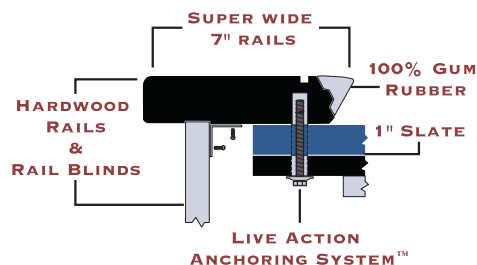

PLAYS GREAT...

With the exclusive **Bassford ProForm™** playing surface, you can be confident your pool table will always perform flawlessly. Whether or not you make the shot is entirely up to you!

- **Bassford Certified Slate** - one inch slate - diamond honed to within 1/100th of an inch... critical to any solid, perfectly smooth and level playing surface.
- Precision mounted and cut, **100% gum rubber cushions** with canvas control fabric.
- A **rail anchoring** system that eliminates voids or “dead spots” between the cushion and the rail.
- The **Fusion®** comes with **super-wide 7 inch rails** which provide a stable platform for making all of the toughest shots.