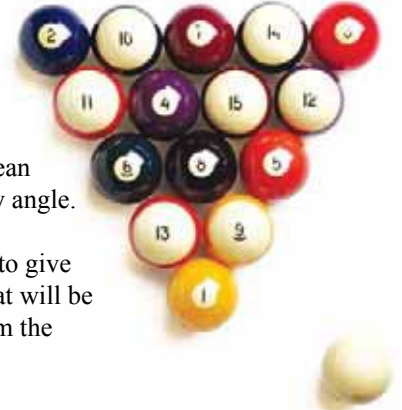

## PLAYS GREAT...

With the exclusive **Bassford ProForm**™ playing surface, you can be confident your pool table will always perform flawlessly. Whether or not you make the shot is entirely up to you!

- **Bassford Certified Slate** - one inch slate - diamond honed to within 1/100th of an inch... critical to any solid, perfectly smooth and level playing surface.
- Precision mounted and cut, **100% gum rubber cushions** with canvas control fabric.
- A **rail anchoring** system that eliminates voids or “dead spots” between the cushion and the rail.
- The **Cortina**® comes with **super-wide 7 inch rails** which provide a stable platform for making all of the toughest shots.