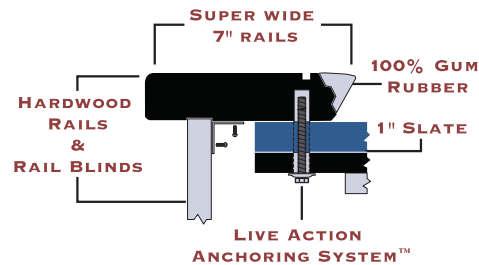

## PLAYS GREAT...

With the exclusive **Bassford ProForm**™ playing surface, you can be confident your pool table will always perform flawlessly. Whether or not you make the shot is entirely up to you!

- **Bassford Certified Slate** - one inch slate - diamond honed to within 1/100th of an inch... critical to any solid, perfectly smooth and level playing surface.
- Precision mounted and cut, **100% gum rubber cushions** with canvas control fabric.
- A **rail anchoring** system that eliminates voids or “dead spots” between the cushion and the rail.
- The **Cortina**® comes with **super-wide 7 inch rails** which provide a stable platform for making all of the toughest shots.